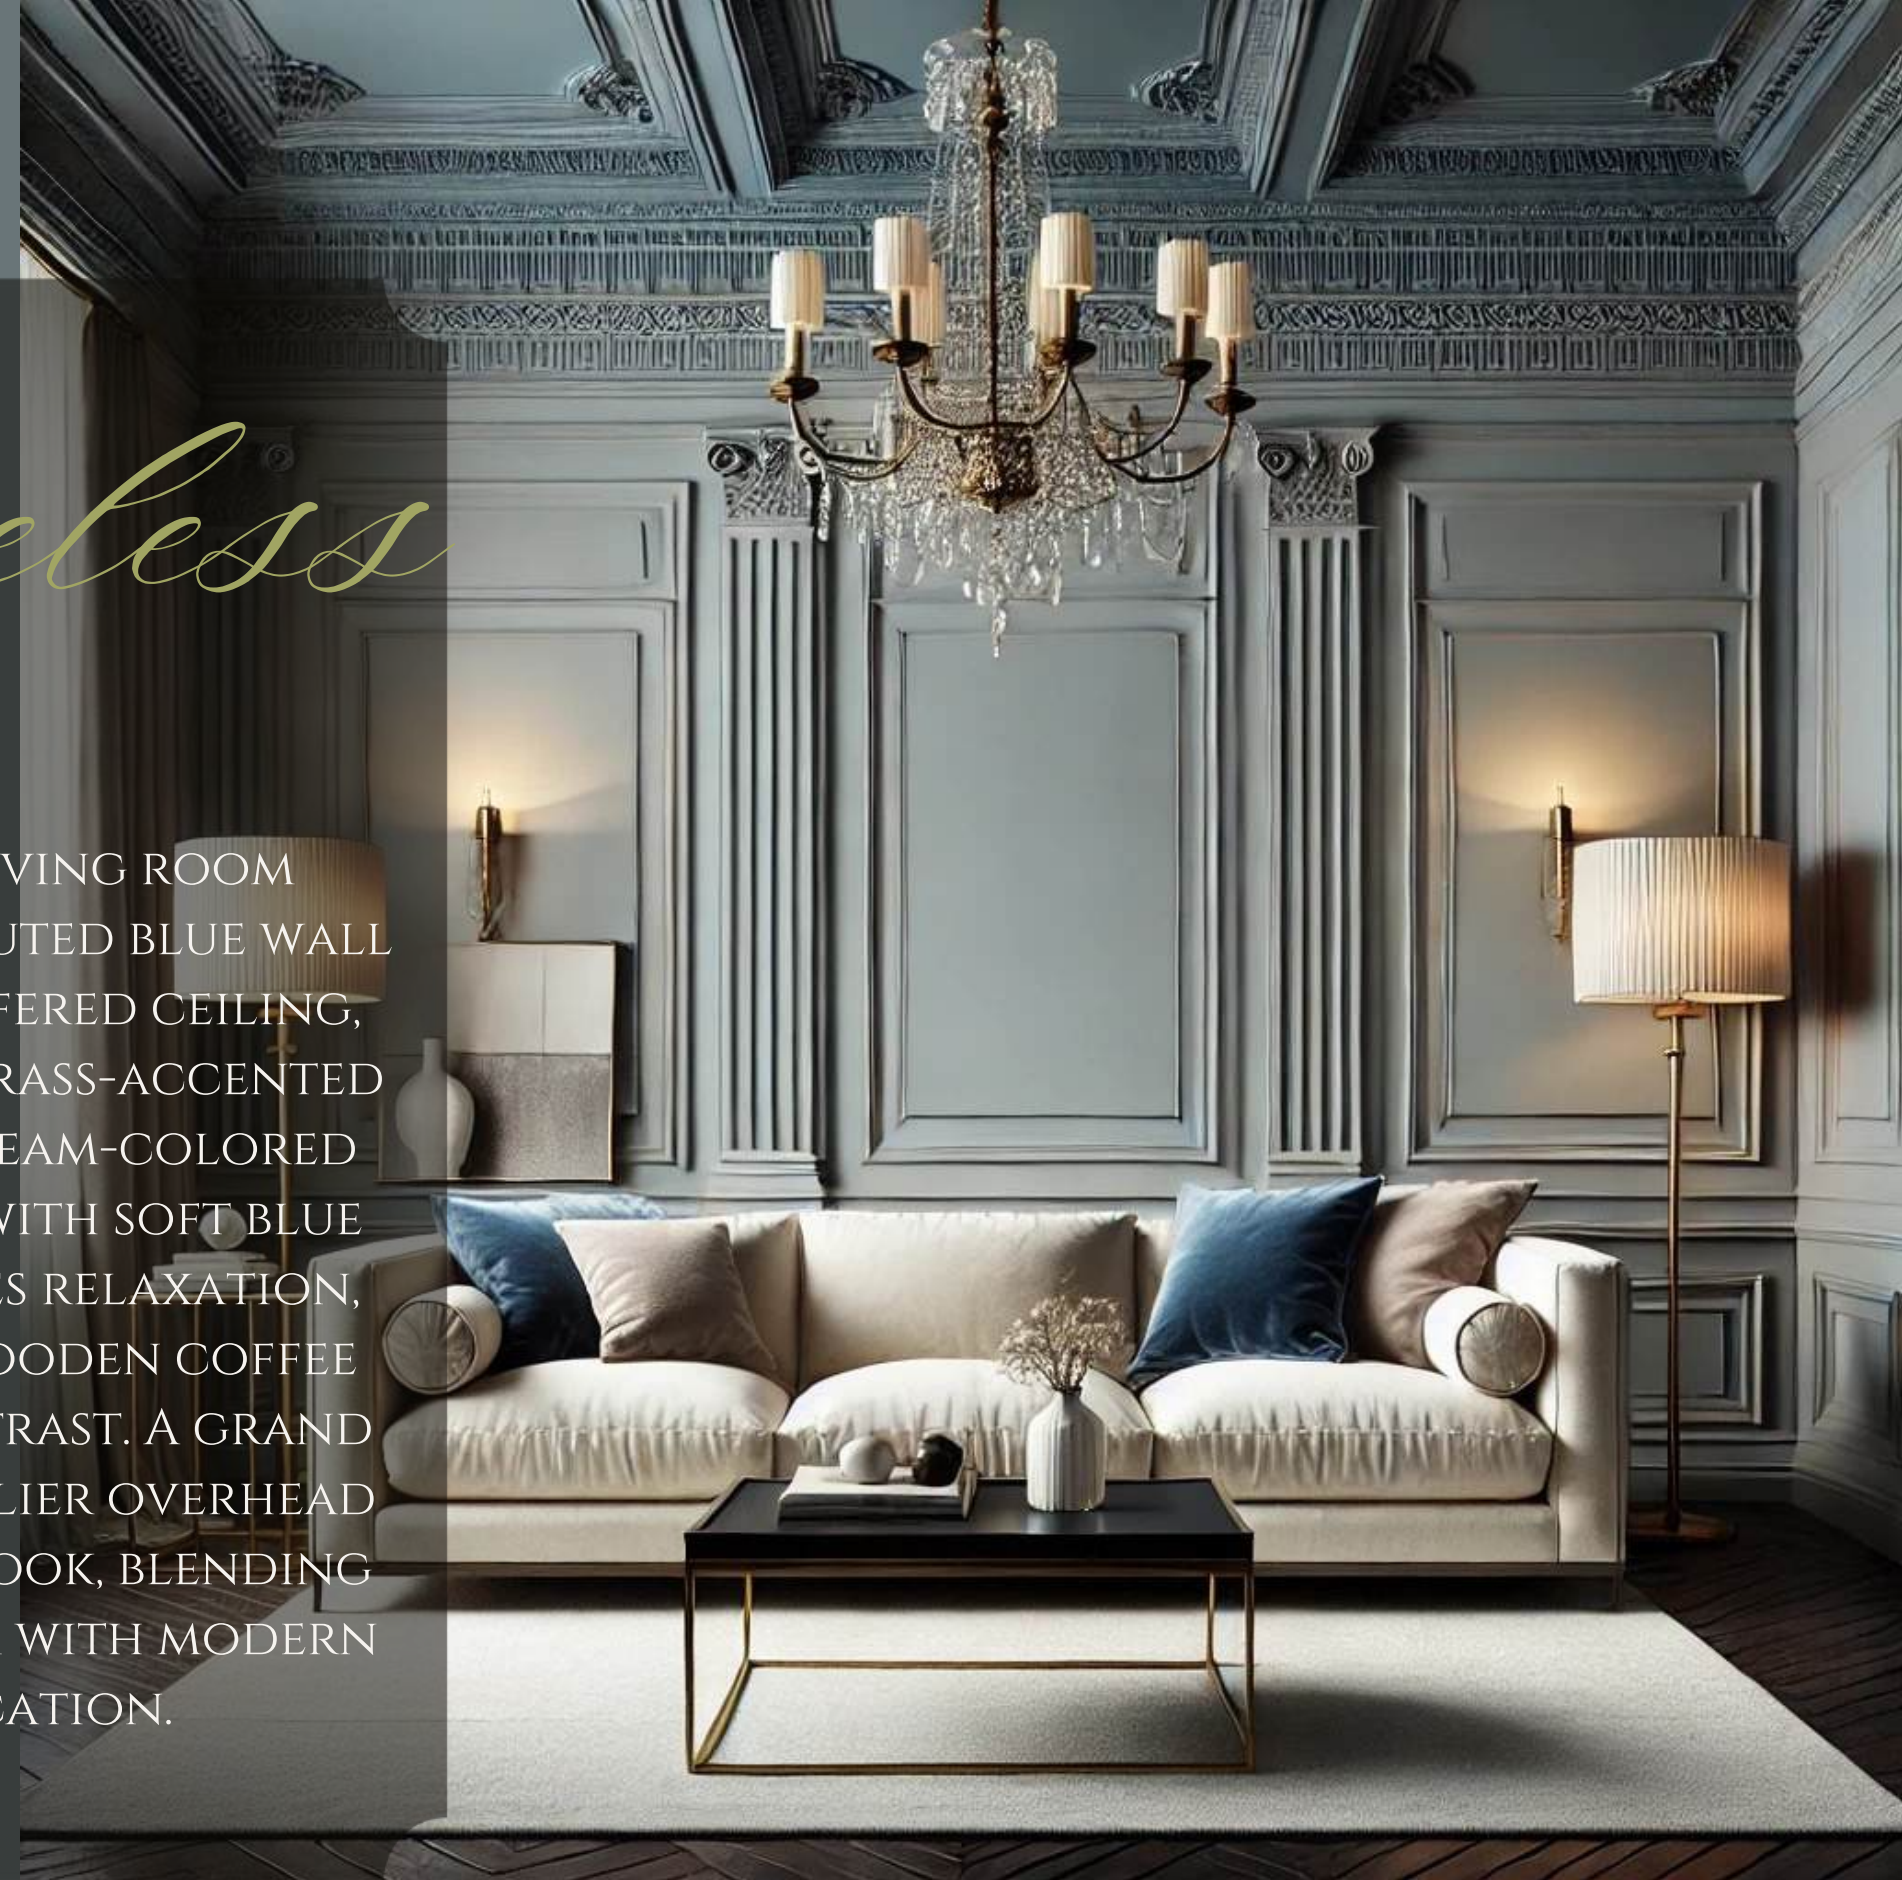

Victorian

“ELEGANCE REDEFINED IN THIS EUROPEAN-INSPIRED BEDROOM, BLENDING VICTORIAN CHARM WITH CLASSICAL SOPHISTICATION. THE SERENE BEIGE AND WHITE PALETTE, ACCENTED WITH LUXURIOUS GOLD DETAILING, CREATES A TIMELESS AMBIANCE. A POP OF SOFT YELLOW ON THE BED ADDS WARMTH, WHILE THE CURTAINS, GRACEFULLY MERGING GREEN AND BEIGE, COMPLETE THE TRANQUIL AESTHETIC.”

Timeless

AN ELEGANT LIVING ROOM DESIGNED WITH MUTED BLUE WALL PANELING, A COFFERED CEILING, AND LUXURIOUS BRASS-ACCENTED SCONCES. THE CREAM-COLORED SOFA, ADORNED WITH SOFT BLUE CUSHIONS, INVITES RELAXATION, WHILE A DARK WOODEN COFFEE TABLE ADDS CONTRAST. A GRAND CRYSTAL CHANDELIER OVERHEAD COMPLETES THE LOOK, BLENDING CLASSICAL CHARM WITH MODERN SOPHISTICATION.